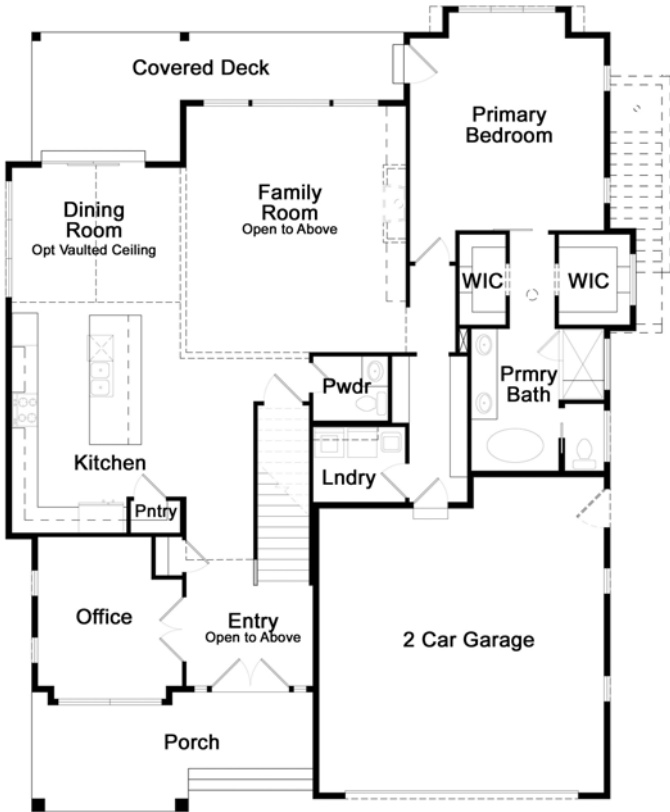

CAMELLIA FRONT LOAD

Total Square Footage: 4479 • Finished Square Footage: 2745
(Main Level: 1818 • Upper Level: 927 • Lower Level: 1734)

Bedrooms: 4 (plus ability to add more in future in basement)

Bathrooms: 3 1/2 (plus ability to add more in future in basement)

Garage: 2 Cars (Optional 3rd Car Available on Select Lots)

Office Space, Private Primary Suite on Main Level

Liberty Homes, Inc. reserves the right to change Plans, Elevations and Specifications without notice. Renderings are an artist's interpretation and may not depict the actual. Room sizes vary slightly from the description shown on the floor plan in view of construction tolerances. 05/23

LibertyHomes.com

(385) 235.7571

CAMELLIA FRONT LOAD

MAIN LEVEL

UPPER LEVEL

OPTIONS

LOWER LEVEL