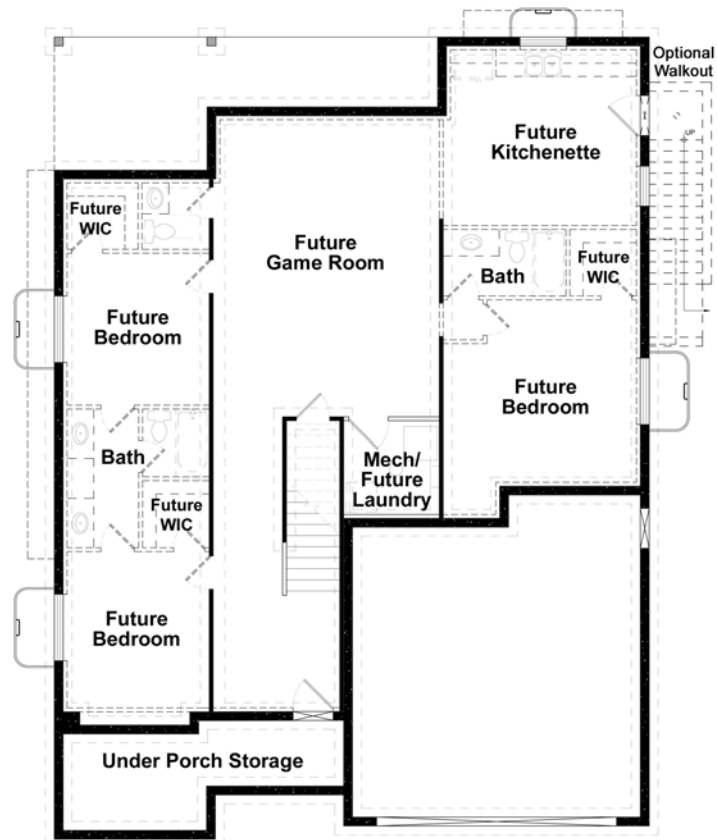

CAMELLIA FRONT LOAD

Total Square Footage: 4479 • Finished Square Footage: 2745
(Main Level: 1818 • Upper Level: 927 • Lower Level: 1734)

Bedrooms: 4 (plus ability to add more in future in basement)

Bathrooms: 3 1/2 (plus ability to add more in future in basement)

LibertyHomes.com

(385) 235.7571

CAMELLIA FRONT LOAD

MAIN LEVEL

UPPER LEVEL

OPTIONS

LOWER LEVEL