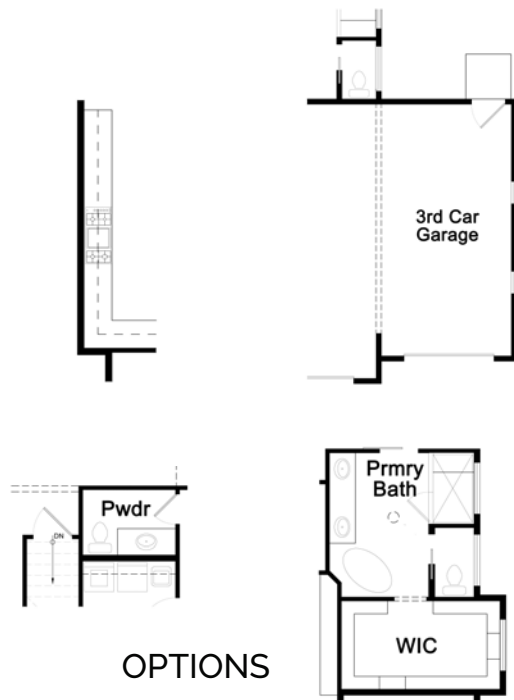

CAMELLIA FRONT LOAD

Total Square Footage: 4479 • Finished Square Footage: 2745
(Main Level: 1818 • Upper Level: 927 • Lower Level: 1734)

Bedrooms: 4 (plus ability to add more in future in basement)

Bathrooms: 3 1/2 (plus ability to add more in future in basement)

LibertyHomes.com

(385) 235.7571

CAMELLIA FRONT LOAD

MAIN LEVEL

UPPER LEVEL

OPTIONS

LOWER LEVEL