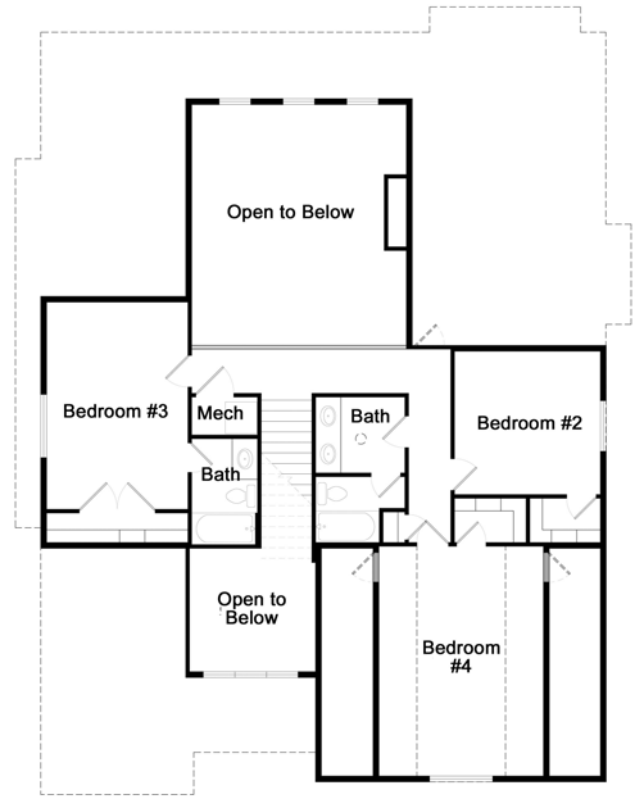

CAMELLIA FRONT LOAD

Total Square Footage: 4479 • Finished Square Footage: 2745
(Main Level: 1818 • Upper Level: 927 • Lower Level: 1734)

Bedrooms: 4 (plus ability to add more in future in basement)

Bathrooms: 3 1/2 (plus ability to add more in future in basement)

Garage: 2 Cars (Optional 3rd Car Available on Select Lots)

Office Space, Private Primary Suite on Main Level

Liberty Homes, Inc. reserves the right to change Plans, Elevations and Specifications without notice. Renderings are an artist's interpretation and may not depict the actual. Room sizes vary slightly from the description shown on the floor plan in view of construction tolerances. 05/23

LibertyHomes.com

(385) 235.7571

CAMELLIA FRONT LOAD

MAIN LEVEL

UPPER LEVEL

OPTIONS

LOWER LEVEL