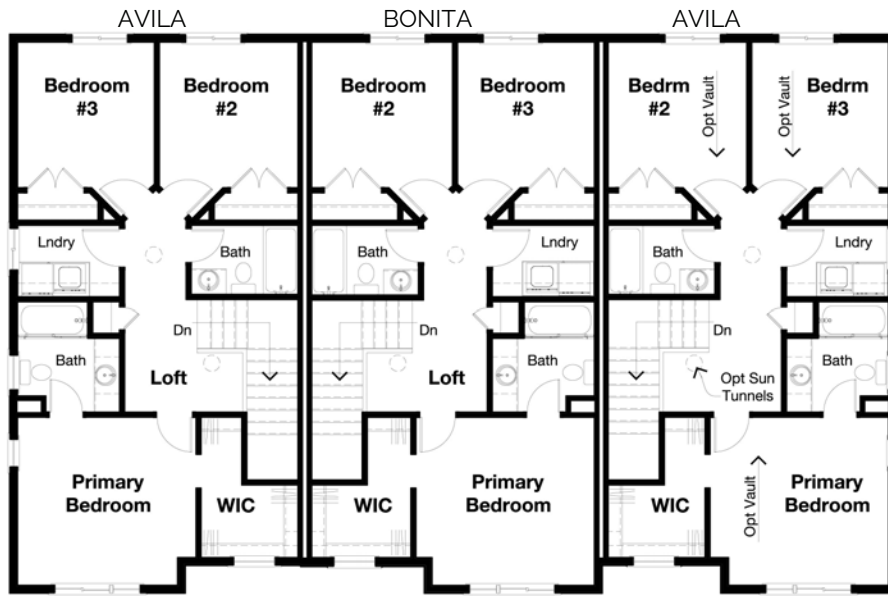

MONTEBELLO

Three-Story
(21x40)

LibertyHomes.com

(801) 839.4898

MONTEBELLO

Total Square Feet: 1,801

UPPER LEVEL

OPTIONS

Optional Double Sink

AVILA

BONITA

AVILA

MAIN LEVEL

Optional Storage Closet

AVILA

BONITA

AVILA

LOWER LEVEL

Optional Half Bath

AVILA

BONITA

AVILA