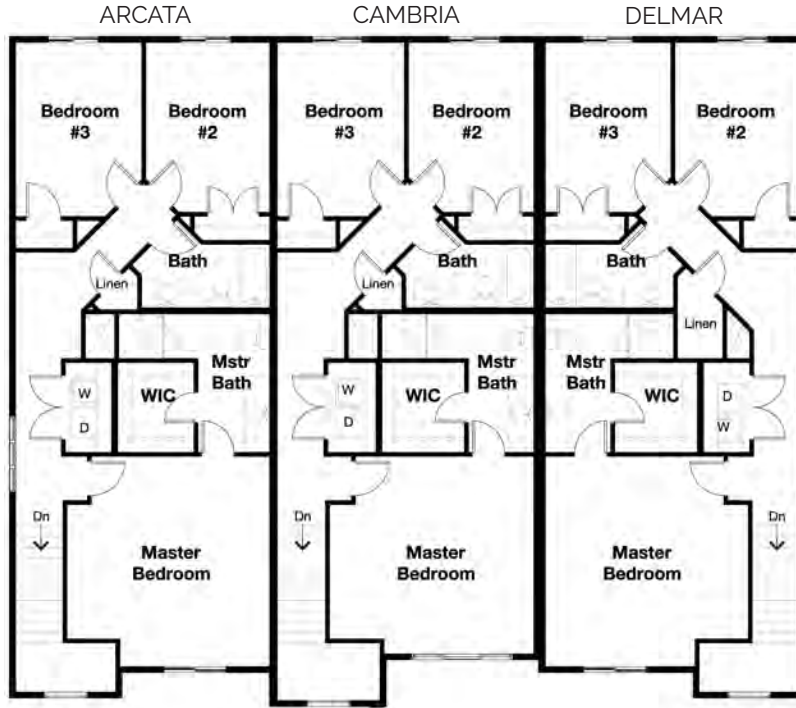

MONTEBELLO

Two-Story

LibertyHomes.com

(801) 839.4898

MONTEBELLO

Total Square Feet: Arcata: 2,153
Cambria: 2,154 Delmar: 2,143

UPPER LEVEL

OPTIONS

Optional
Dbi Sink

ARCATA

CAMBRIA

DELMAR

MAIN LEVEL

ARCATA

CAMBRIA

DELMAR

LOWER LEVEL