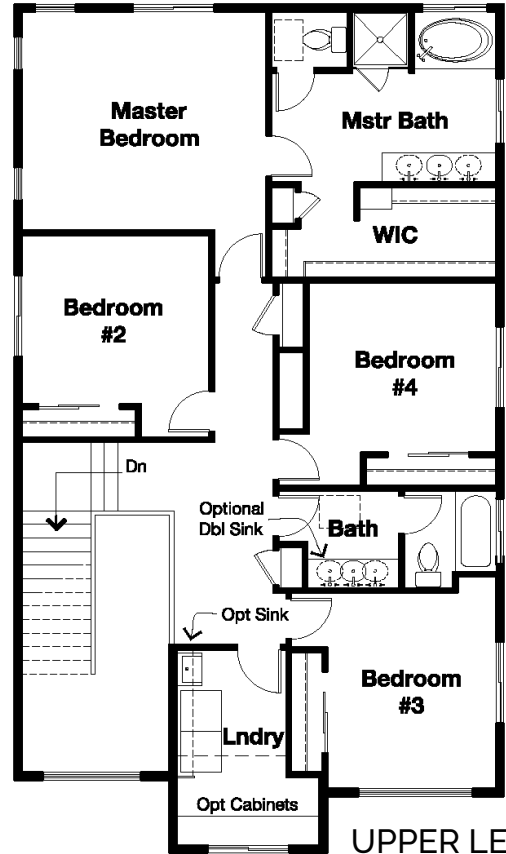

(801) 839.4898

COLUMBIA

Finished Square Footage: 2341
Total Square Footage: 3374

MAIN LEVEL

UPPER LEVEL

LOWER LEVEL

OPTIONS