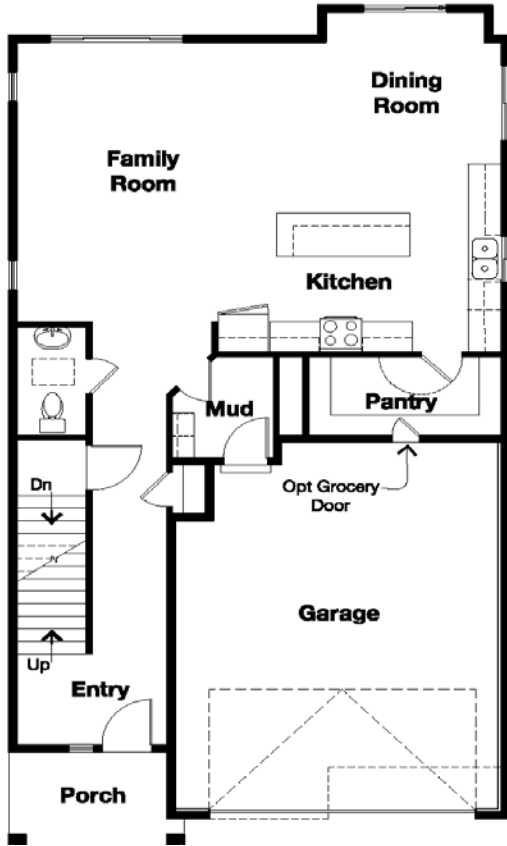

(801) 839.4898

COLUMBIA

Finished Square Footage: 2341
Total Square Footage: 3374

MAIN LEVEL

UPPER LEVEL

LOWER LEVEL

OPTIONS