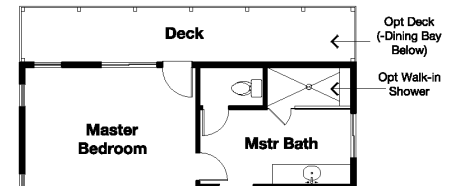

(801) 839.4898

COLUMBIA

Finished Square Footage: 2341
Total Square Footage: 3374

MAIN LEVEL

UPPER LEVEL

LOWER LEVEL

OPTIONS