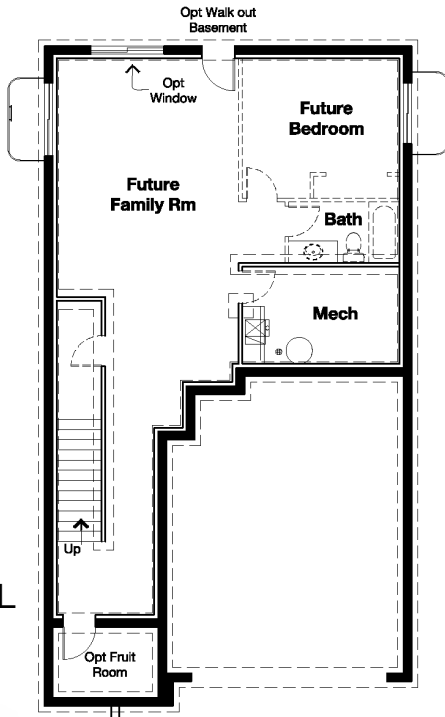

(801) 839.4898

COLUMBIA

Finished Square Footage: 2341
Total Square Footage: 3374

MAIN LEVEL

UPPER LEVEL

LOWER LEVEL

OPTIONS