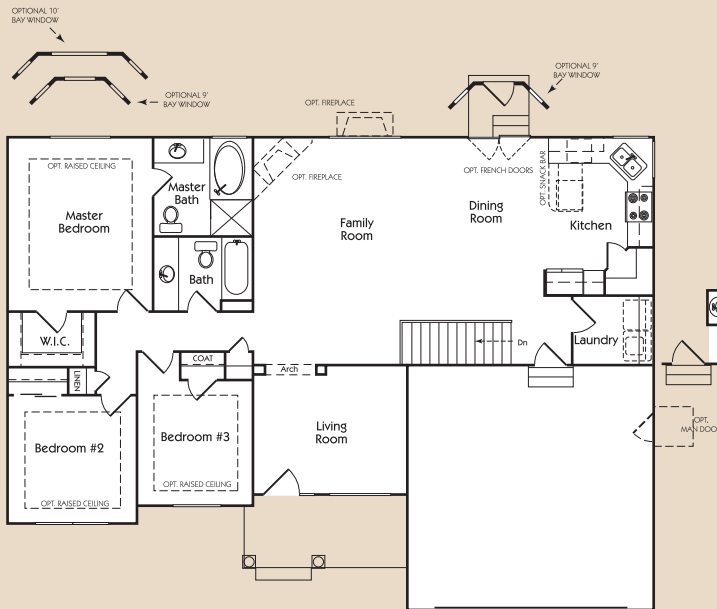

The Philadelphian

Discovery

8229 S. Skyline Arch Drive (6830 West)
West Jordan, Utah

801.561.2525

www.libertyhomes.com

(Elevation B)

MAIN FLOOR PLAN

BASEMENT FLOOR PLAN

Square Footage

Total - 2,779

Finished - 1,388

Unfinished Basement - 1,391