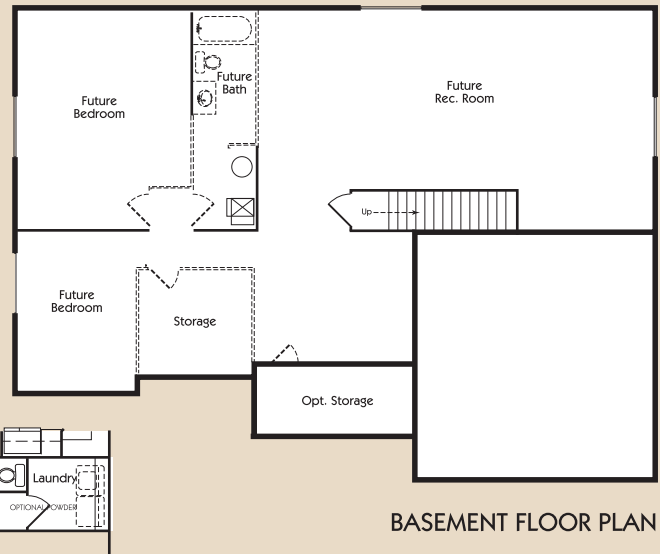

The Philadelphian

Discovery

8229 S. Skyline Arch Drive (6830 West)
West Jordan, Utah

801.561.2525

www.libertyhomes.com

(Elevation B)

MAIN FLOOR PLAN

BASEMENT FLOOR PLAN

Square Footage

Total - 2,779

Finished - 1,388

Unfinished Basement - 1,391