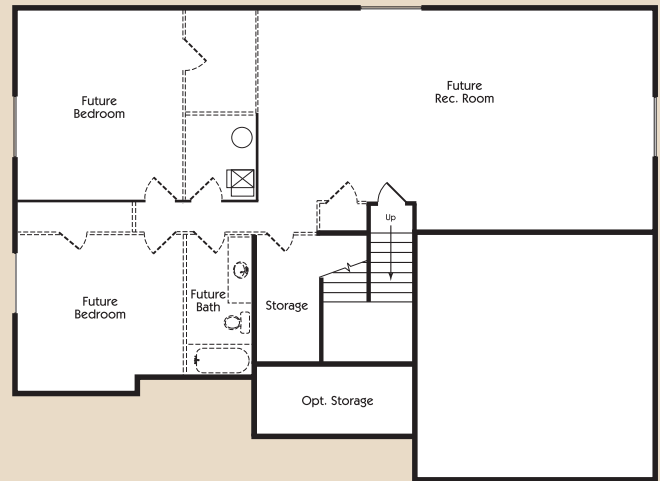

The Hancock

Discovery

8229 S. Skyline Arch Drive (6830 West)
West Jordan, Utah

801.561.2525

www.libertyhomes.com

(Elevation B)

MAIN FLOOR PLAN

BASEMENT FLOOR PLAN

Square Footage

Total - 2,779

Finished - 1,388

Unfinished Basement - 1,391