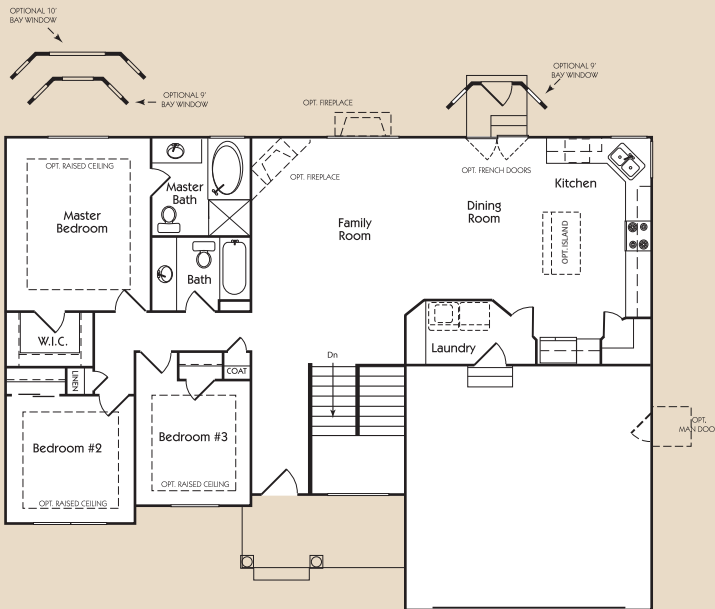

The Hancock

Discovery

8229 S. Skyline Arch Drive (6830 West)
West Jordan, Utah

801.561.2525

www.libertyhomes.com

(Elevation B)

MAIN FLOOR PLAN

BASEMENT FLOOR PLAN

Square Footage

Total - 2,779

Finished - 1,388

Unfinished Basement - 1,391