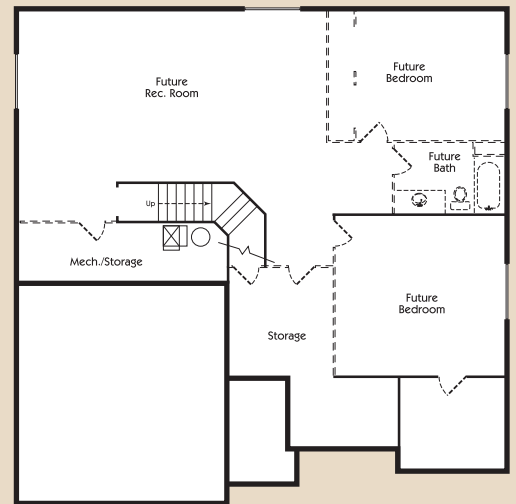

## Discovery

8229 S. Skyline Arch Drive (6830 West)  
West Jordan, Utah

801.561.2525

[www.libertyhomes.com](http://www.libertyhomes.com)

(Elevation B)

*Square Footage*  
Total - 3,066  
Finished - 1,533  
Unfinished Basement - 1,533