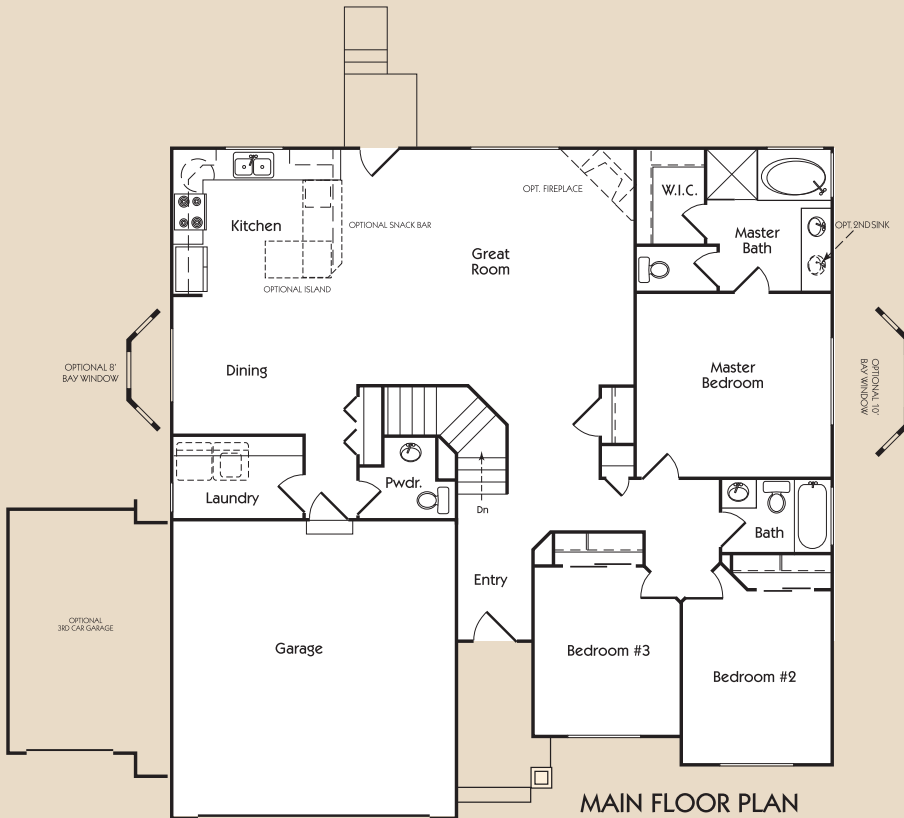

## Discovery

8229 S. Skyline Arch Drive (6830 West)  
West Jordan, Utah

801.561.2525

[www.libertyhomes.com](http://www.libertyhomes.com)

(Elevation B)

*Square Footage*  
Total - 3,066  
Finished - 1,533  
Unfinished Basement - 1,533